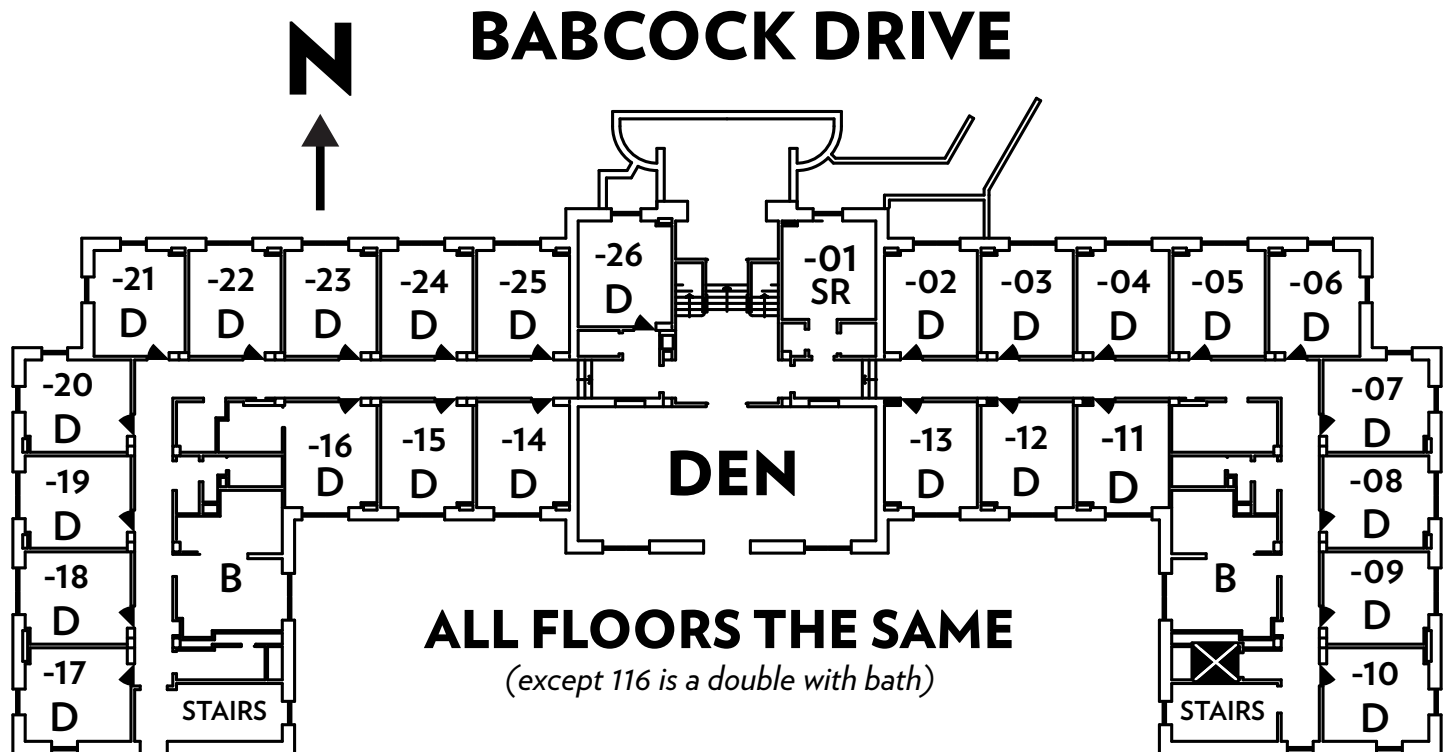

SLICHTER FLOOR PLAN

STUDENT STAFF ROOMS

101 201 301 401

SPECIAL FEATURE ROOMS

If you select one of these rooms and do not need the additional features, you may be asked to move to accommodate a resident who uses these features.

Double Rooms with a Bathroom

116

DOUBLE ROOMS

All rooms.

LAUNDRY ROOMS

Laundry facilities are located on the 1st and 4th floors.

COED BY WING

Women and men live on the same floor. However, there are divisions via features such as stairwells, elevators, lobbies, or hallway doors. There are separate bathrooms for men and women on each floor.

Elevator	Recycling/Trash Room	Accessible Room (≈ 36" doorway)	Gender Inclusive Bathroom	B Bathroom	D Double	SWB Single with Bath
				SR Staff Room	T Triple	DWB Double with Bath
				S Single	Q Quad	TWB Triple with Bath