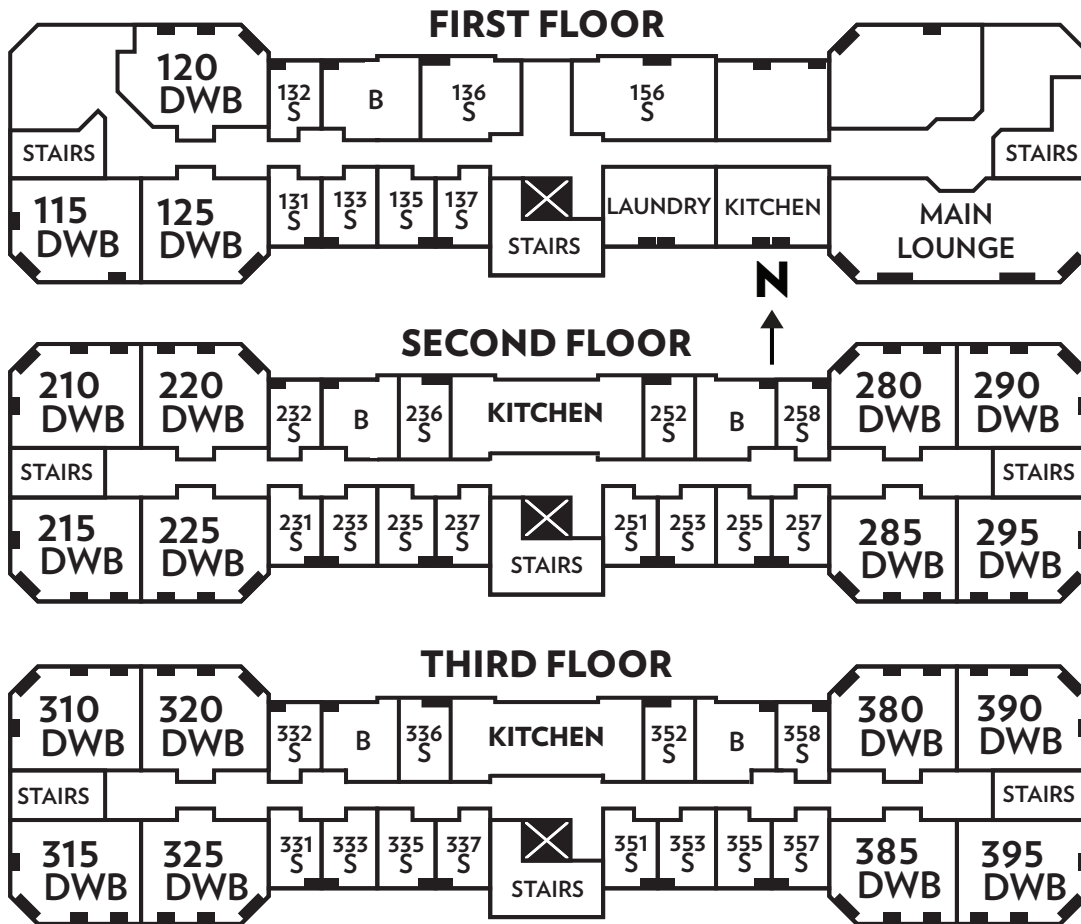

MERIT FLOOR PLAN

STUDENT STAFF ROOMS

156

SPECIAL FEATURE ROOMS

If you select one of these rooms and do not need the additional features, you may be asked to move to accommodate a resident who uses these features.

Rooms with Accessibility Accommodations

125

DOUBLE ROOMS

All double rooms have their own bathroom.

SINGLE ROOMS

131	132	133	135	136	137	231
232	233	235	236	237	251	252
253	255	257	258	331	332	333
335	336	337	351	352	353	355
357	358					

LAUNDRY ROOMS

Laundry facilities are located on the first floor.

MIXED COED FLOORS

Women's and men's rooms are integrated throughout the same floor. This means a men's room can be right next door to a women's room. There are separate bathrooms for men and women on the floor.

DAYTON STREET

SWB Single with Bath
DWB Double with Bath
SR Staff Room
D Double
Q Quad
T Triple
S Single
B Bathroom
S Single
B Bathroom
S Single with Bath
DWB Double with Bath
SWB Single with Bath
DWB Double with Bath