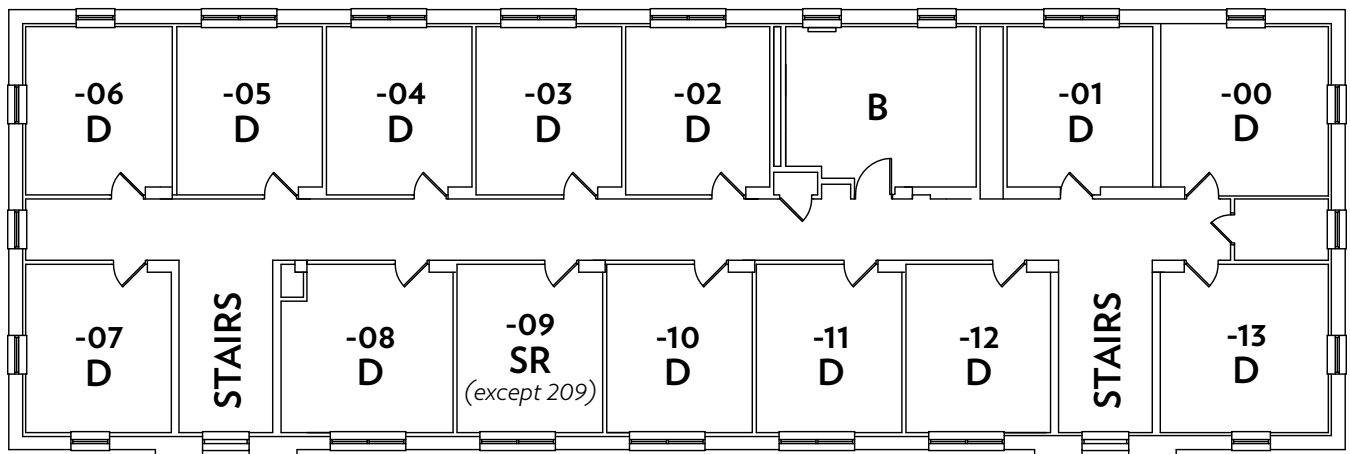

JORNS FLOOR PLAN

STUDENT STAFF ROOMS

109 309

DOUBLE ROOMS

All other rooms.

LAUNDRY ROOMS

Laundry facilities are located in the lower levels of Conover and Showerman Houses in Kronshage Residence Hall.

SINGLE SEX FLOORS

The entire floor is the same sex.

FIRST FLOOR

SECOND & THIRD FLOORS

Elevator

Recycling/
Trash Room

Accessible Room
(≈ 36" doorway)

B Bathroom
SR Staff Room

S Single
D Double

T Triple
Q Quad

SWB Single with Bath
DWB Double with Bath