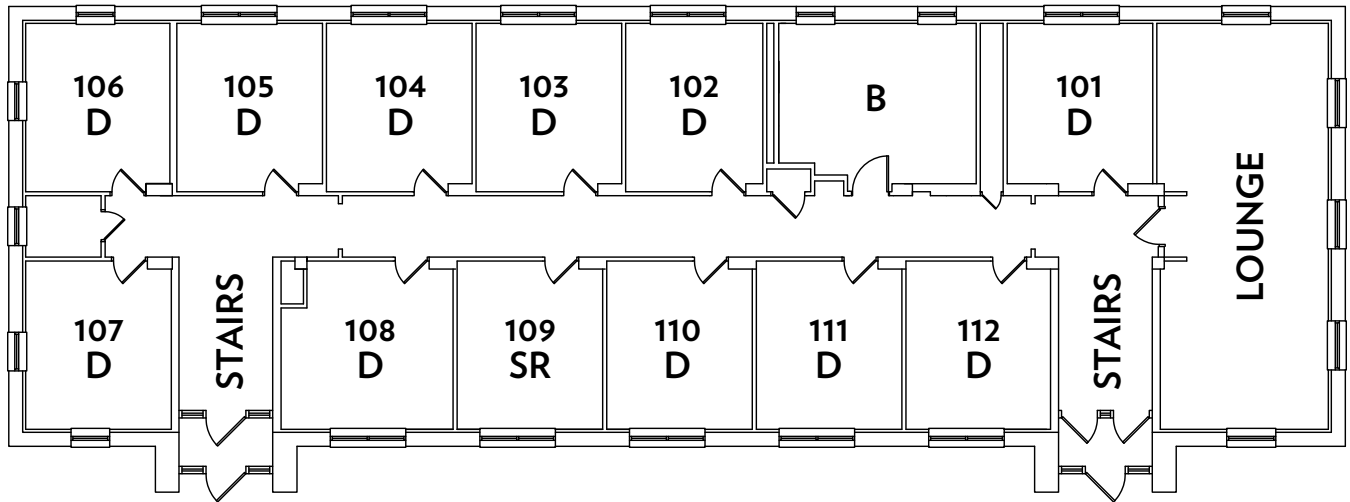

JORNS FLOOR PLAN

STUDENT STAFF ROOMS

109 309

DOUBLE ROOMS

All other rooms.

LAUNDRY ROOMS

Laundry facilities are located in the lower levels of Conover and Showerman Houses in Kronshage Residence Hall.

SINGLE SEX FLOORS

The entire floor is the same sex.

FIRST FLOOR

SECOND & THIRD FLOORS

Elevator

Recycling/
Trash Room

Accessible Room
(≈ 36" doorway)

B Bathroom
SR Staff Room

S Single
D Double

T Triple
Q Quad

SWB Single with Bath
DWB Double with Bath